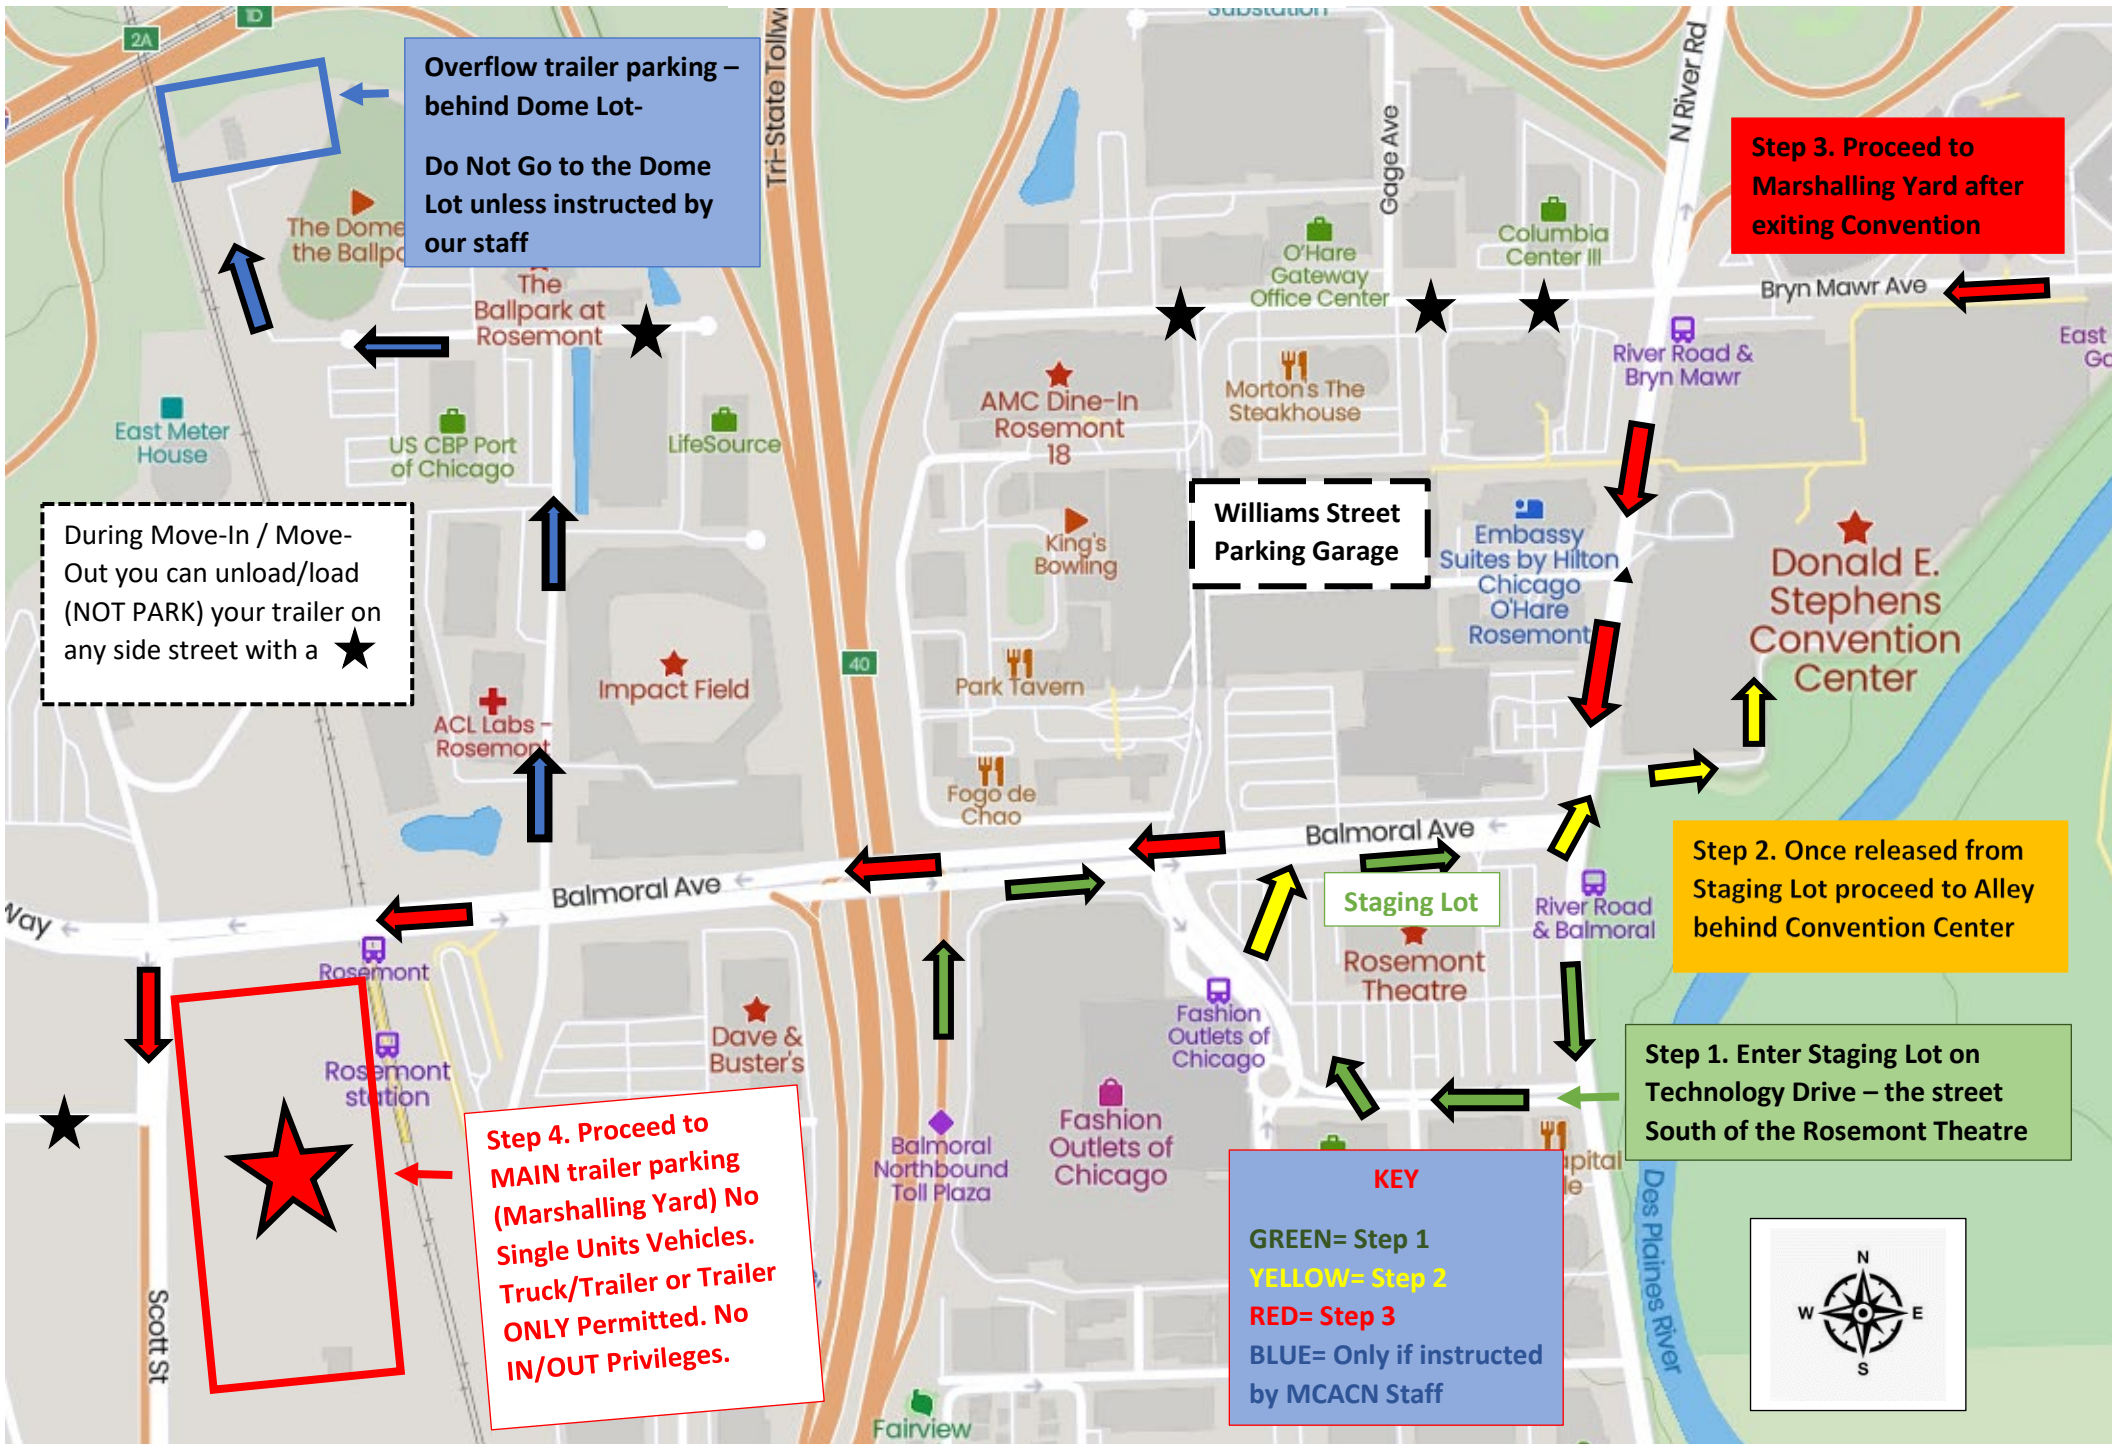

# MCACN Move In & Parking Map

**Overflow trailer parking – behind Dome Lot-**  
**Do Not Go to the Dome Lot unless instructed by our staff**

**Step 3. Proceed to Marshalling Yard after exiting Convention**

During Move-In / Move-Out you can unload/load (NOT PARK) your trailer on any side street with a ★

**Williams Street Parking Garage**

**Step 2. Once released from Staging Lot proceed to Alley behind Convention Center**

**Step 1. Enter Staging Lot on Technology Drive – the street South of the Rosemont Theatre**

**Step 4. Proceed to MAIN trailer parking (Marshalling Yard) No Single Units Vehicles. Truck/Trailer or Trailer ONLY Permitted. No IN/OUT Privileges.**

**KEY**  
 GREEN= Step 1  
 YELLOW= Step 2  
 RED= Step 3  
 BLUE= Only if instructed by MCACN Staff