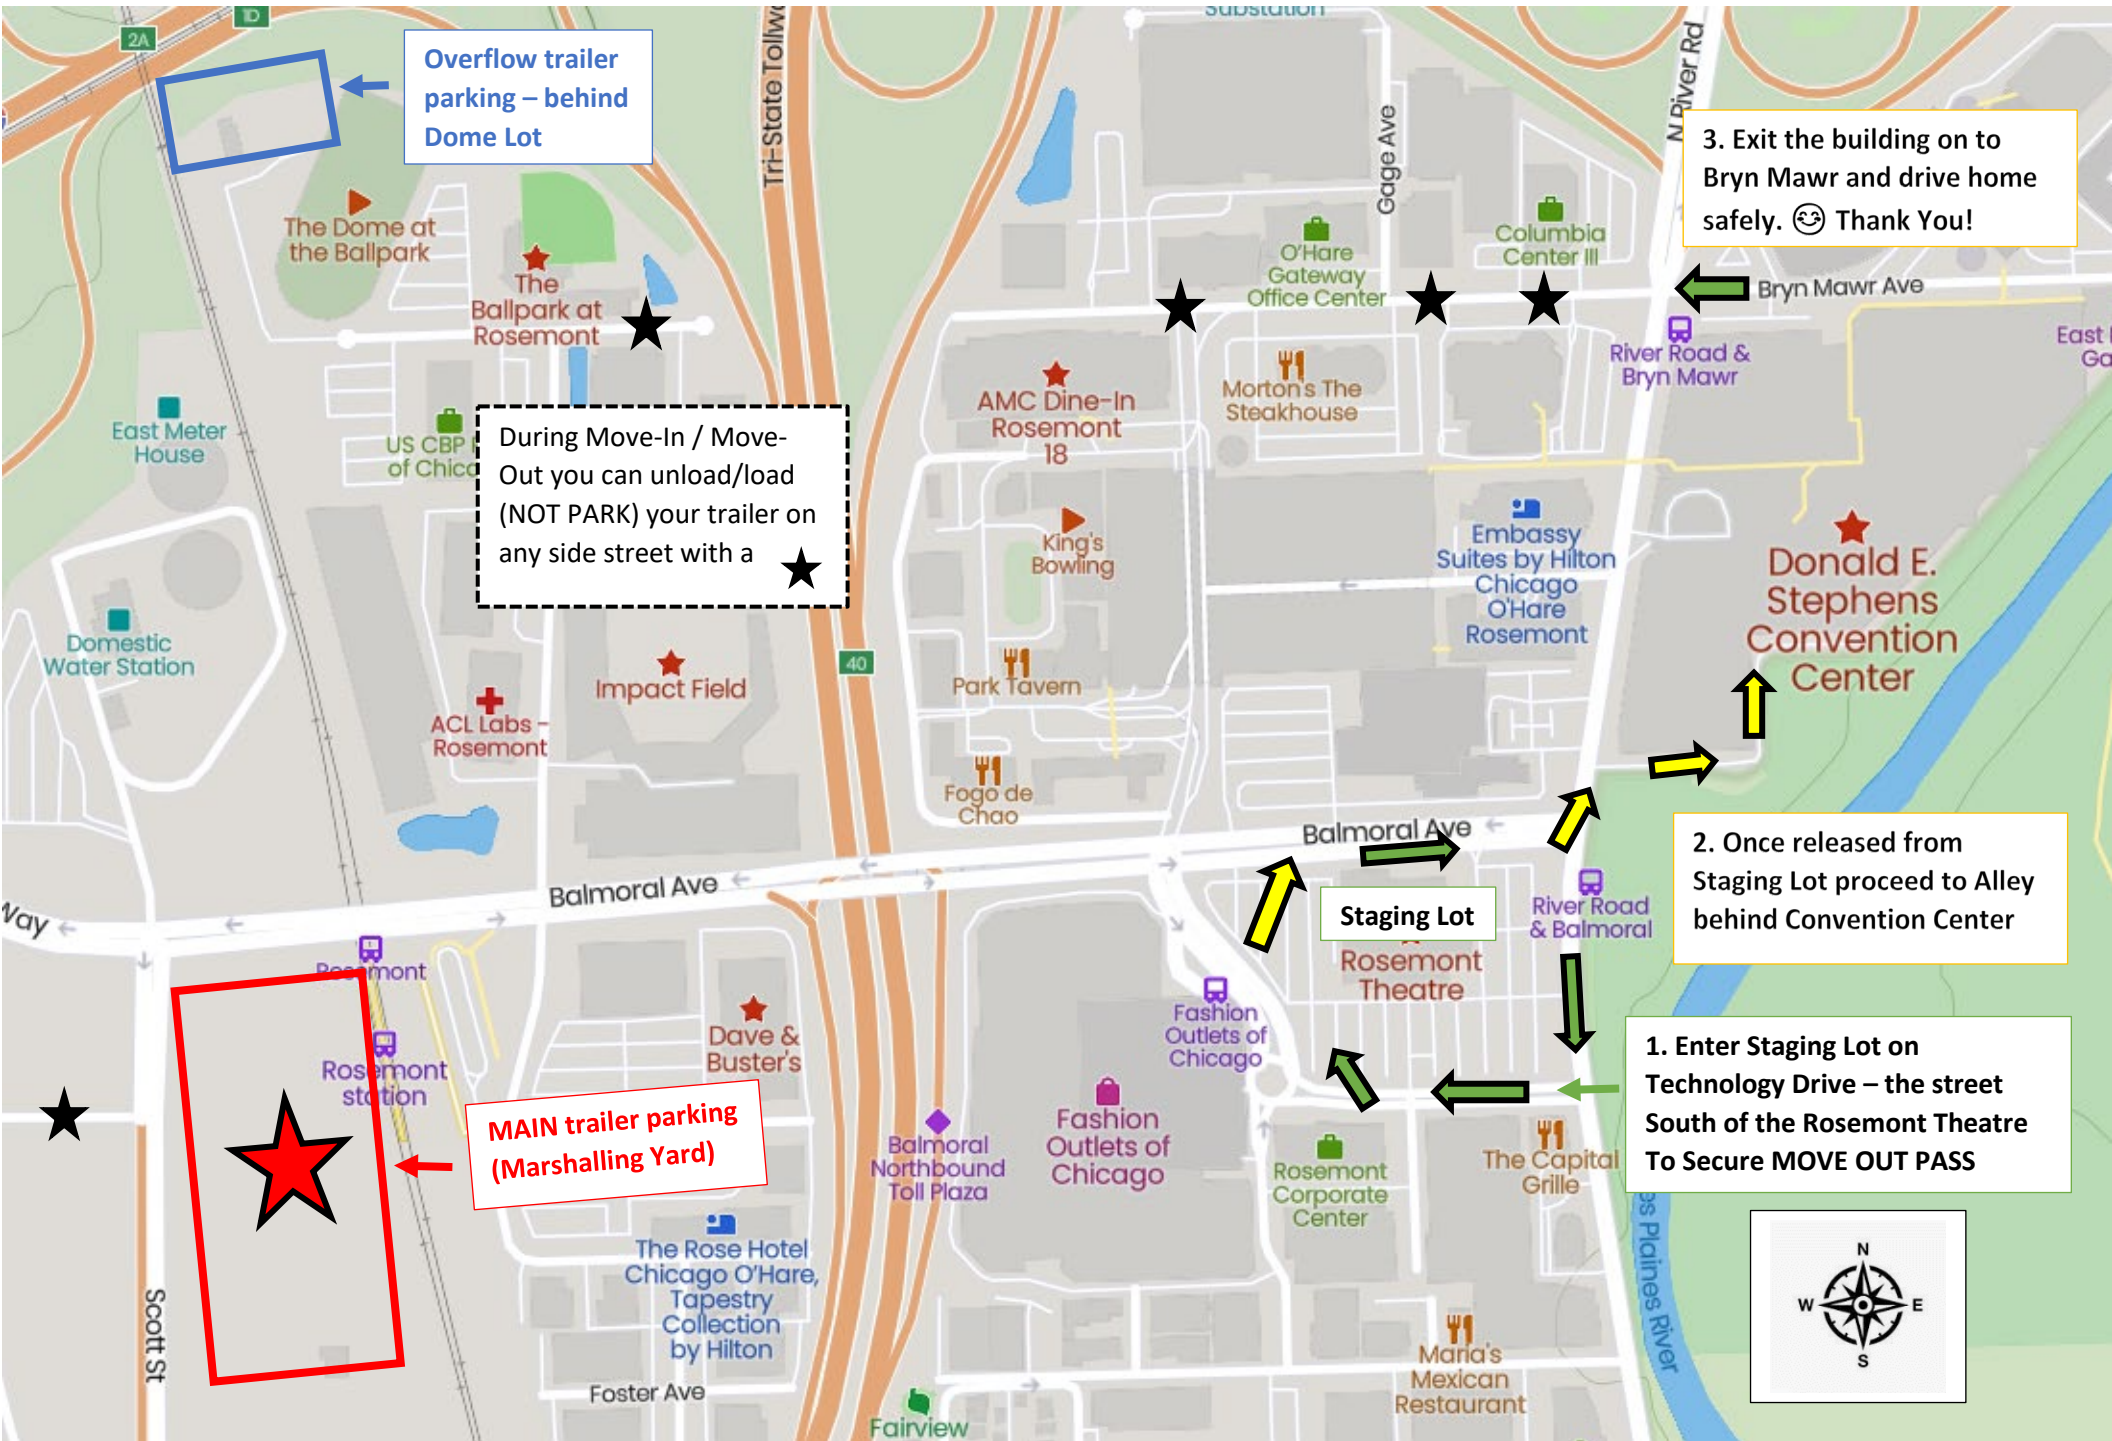

MCACN Move In & Parking Map

Overflow trailer parking – behind Dome Lot

During Move-In / Move-Out you can unload/load (NOT PARK) your trailer on any side street with a ★

MAIN trailer parking (Marshalling Yard)

3. Exit the building on to Bryn Mawr and drive home safely. 😊 Thank You!

2. Once released from Staging Lot proceed to Alley behind Convention Center

1. Enter Staging Lot on Technology Drive – the street South of the Rosemont Theatre To Secure MOVE OUT PASS